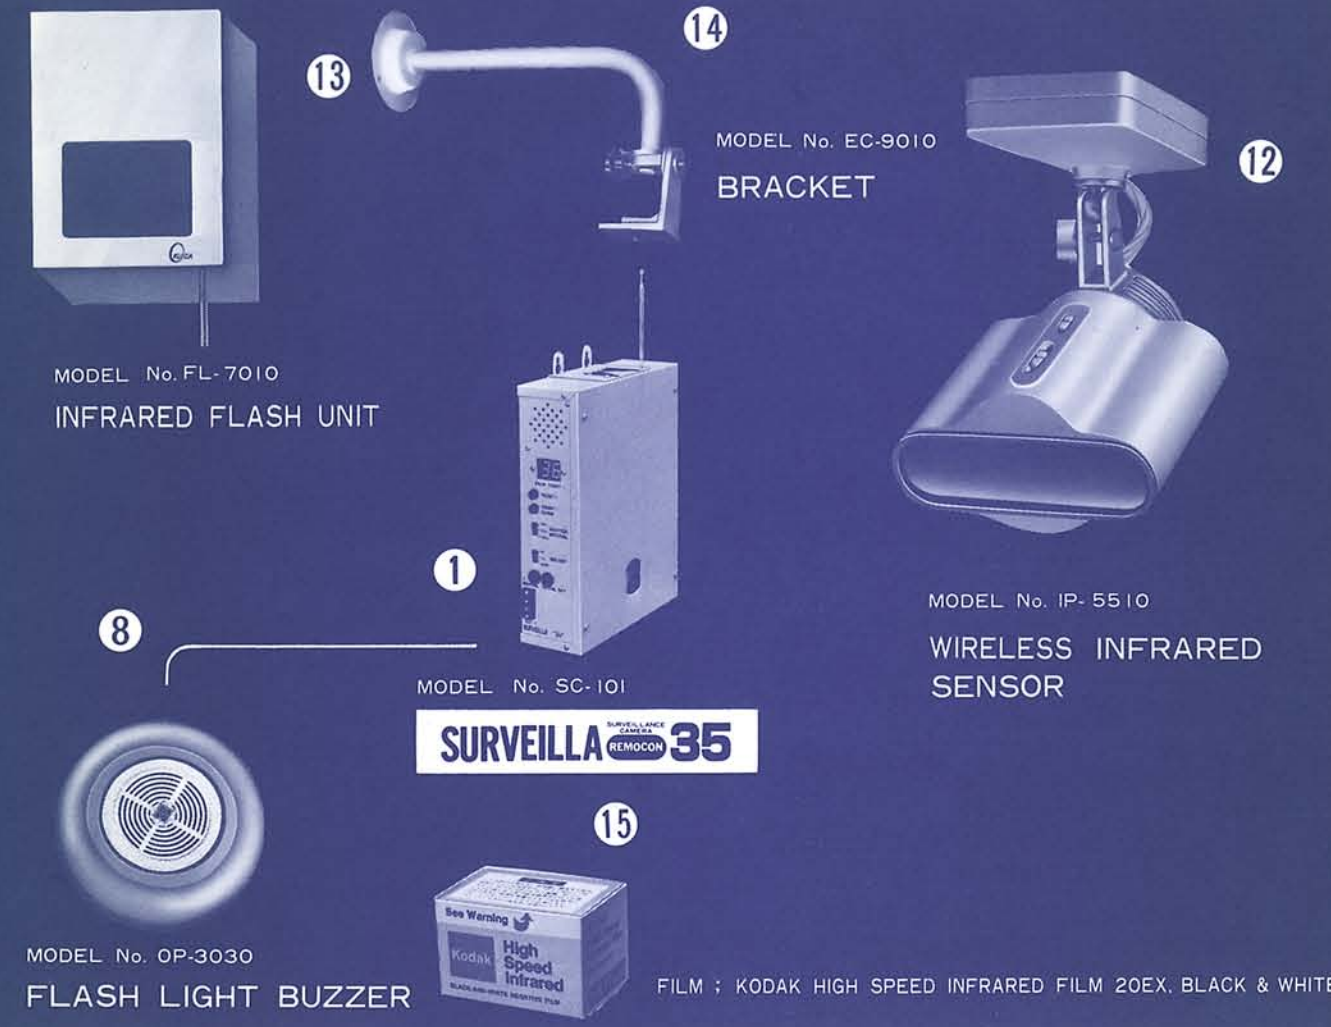

SURVEILLANCE CAMERA SYSTEMS

INFRARED SYSTEM DARKNESS PHOTOGRAPHY WITH INFRARED FLASH & INFRARED FILM

OKUDA WIRELESS SURVEILLANCE CAMERA SYSTEMS

SURVEILLA REMOCON 35

●Finger-tip control, high-efficiency 35 mm full-size surveillance camera/wireless remote control.