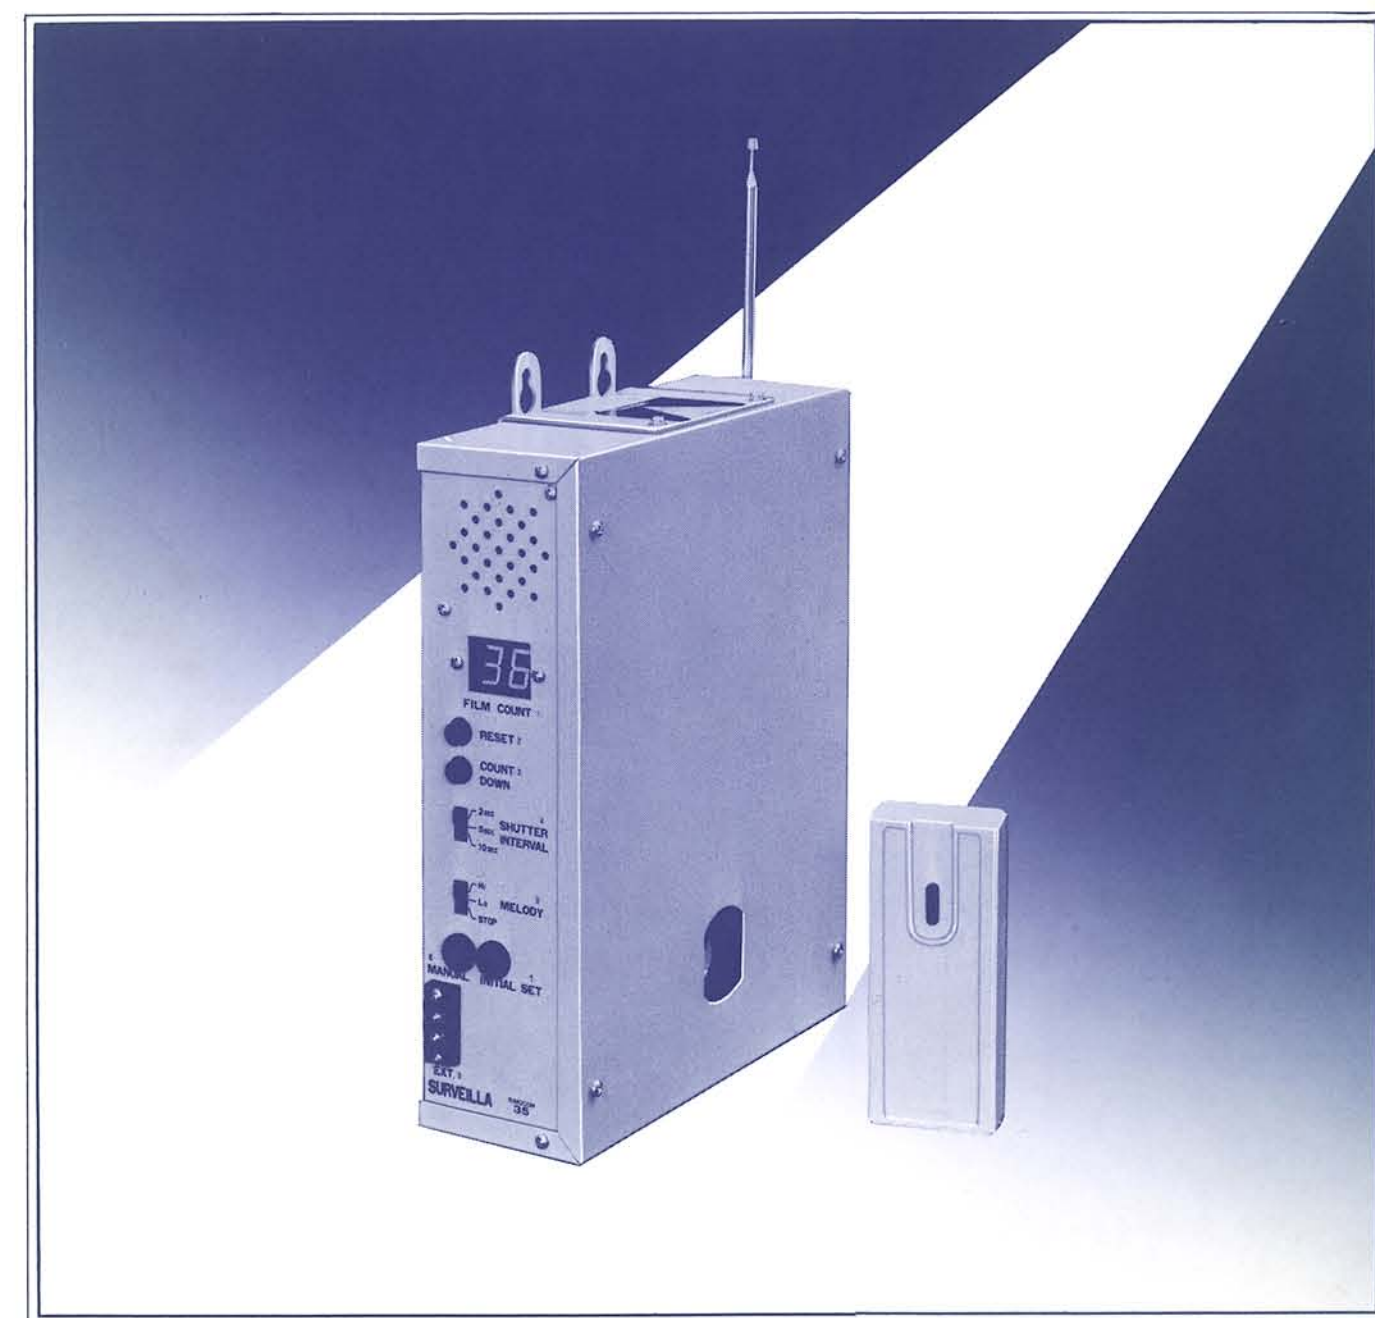

SURVEILLANCE CAMERA SYSTEMS

INFRARED SYSTEM DARKNESS PHOTOGRAPHY WITH INFRARED FLASH & INFRARED FILM

OKUDA WIRELESS SURVEILLANCE CAMERA SYSTEMS

SURVEILLA REMOCON 35

●Finger-tip control, high-efficiency 35 mm full-size surveillance camera/wireless remote control.