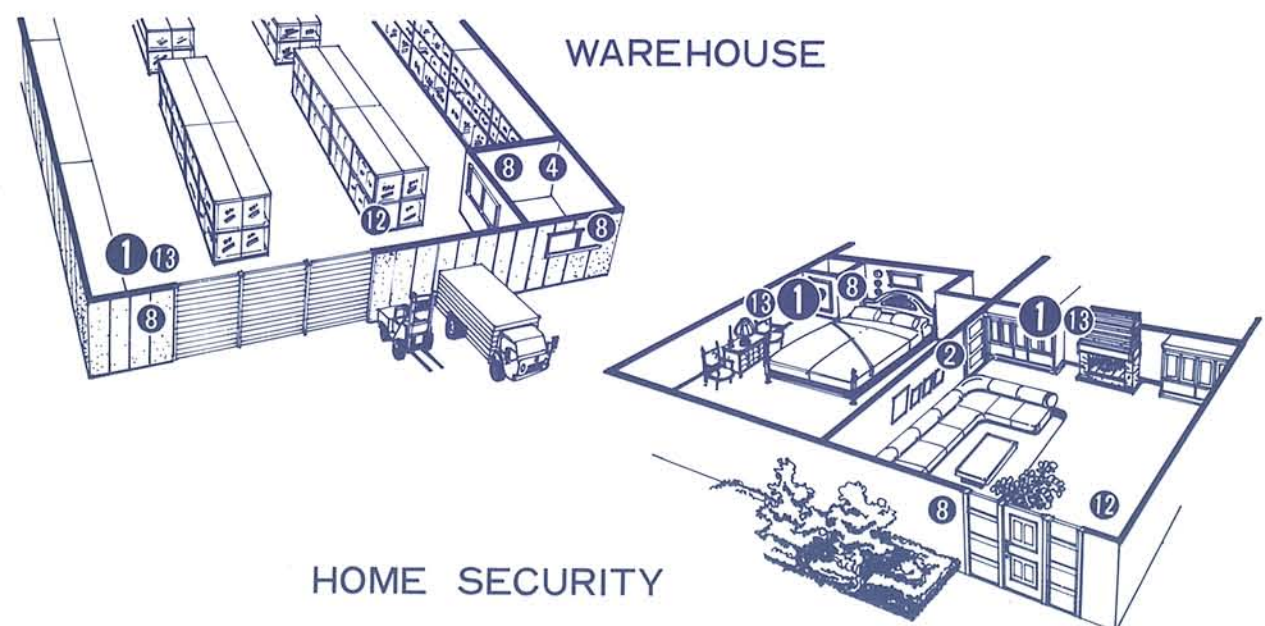

SURVEILLANCE CAMERA SYSTEMS

INFRARED SYSTEM DARKNESS PHOTOGRAPHY WITH INFRARED FLASH & INFRARED FILM

OKUDA WIRELESS SURVEILLANCE CAMERA SYSTEMS

SURVEILLA REMOCON 35

●Finger-tip control, high-efficiency 35 mm full-size surveillance camera/wireless remote control.